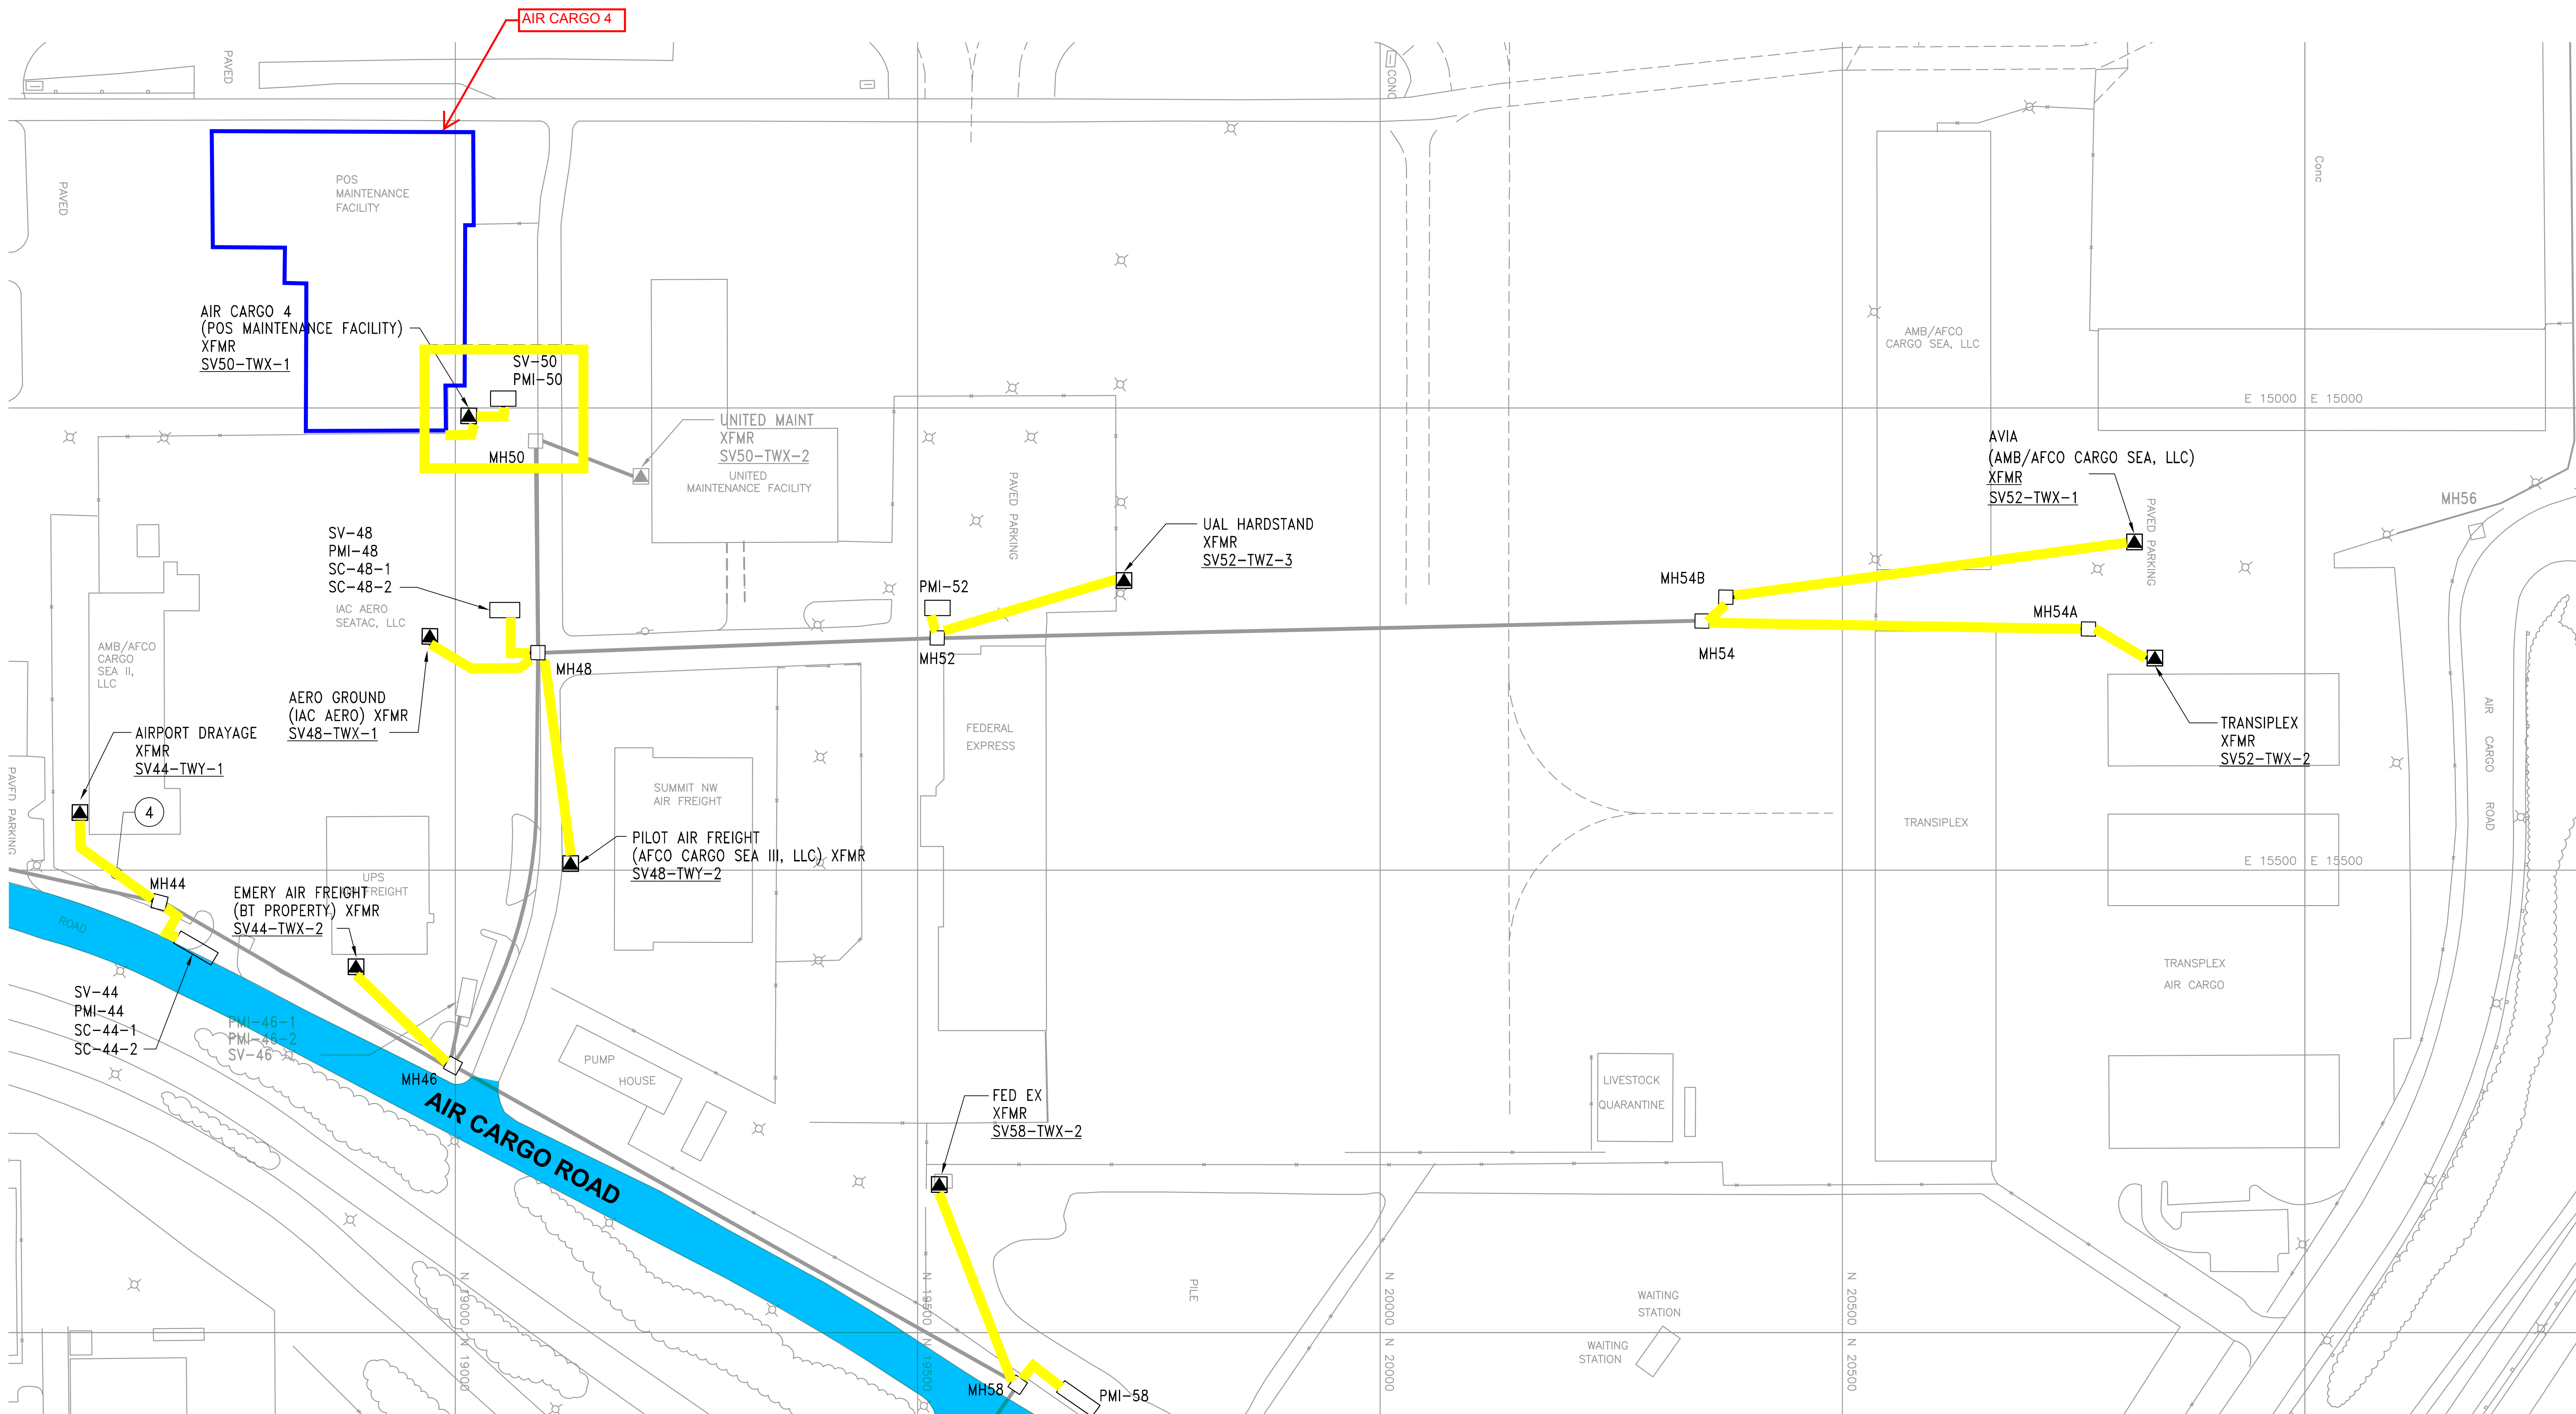

PARTIAL ELECTRICAL SITE PLAN

- FIRE STATION ELECTRICAL UPGRADE
- FEEDER 101 TAPS REPLACEMENT

PARTIAL ELECTRICAL SITE PLAN

█ FEEDER 101 TAPS REPLACEMENT